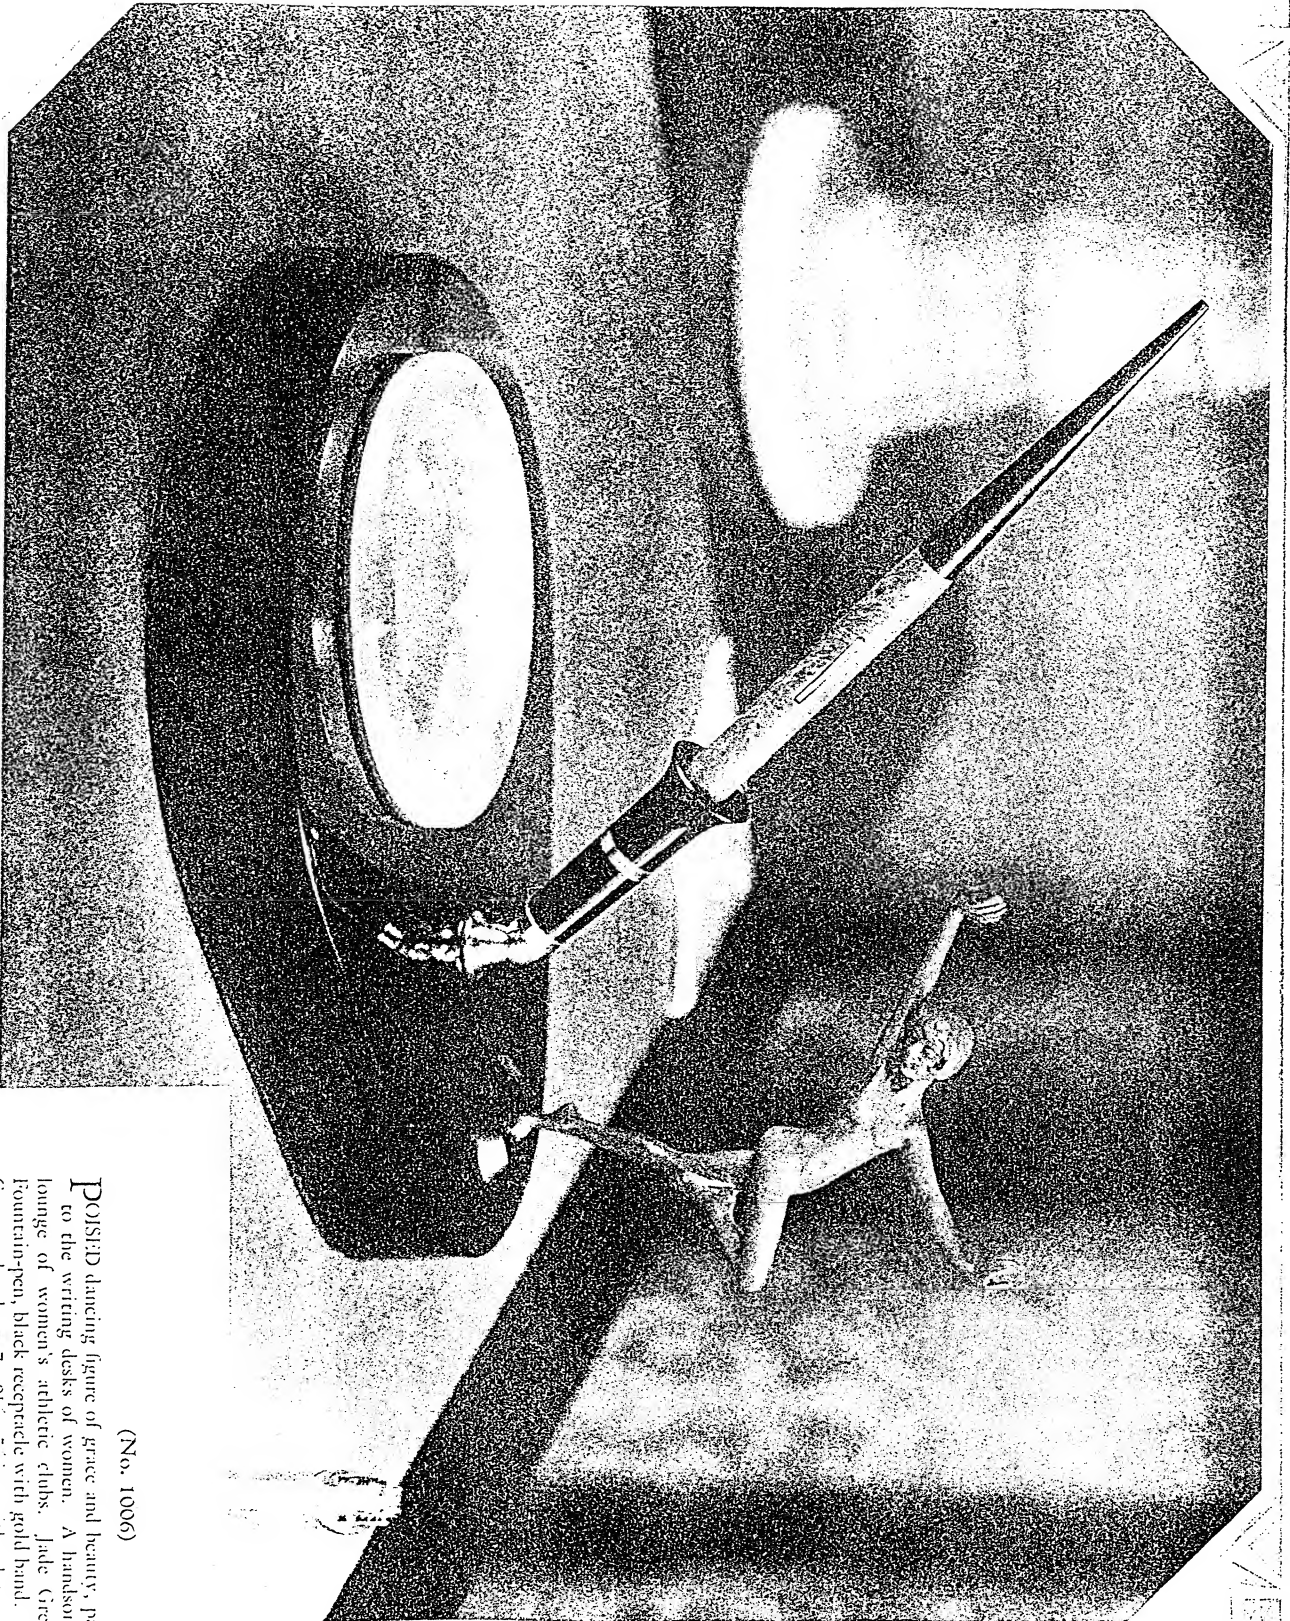

(No. 1006)

POLISHED dancing figure of grace and beauty, particularly adapted to the writing desks of women. A handsome addition to the lounge of women's athletic clubs. Jade Green Lifetime Desk Fountain-pen, black receptacle with gold band. Genuine Jet Black Carrara glass base, 7 x 9½ x 7 7/8 in., with ash tray of Green Brazilian Onyx.

Bronze, List price $48